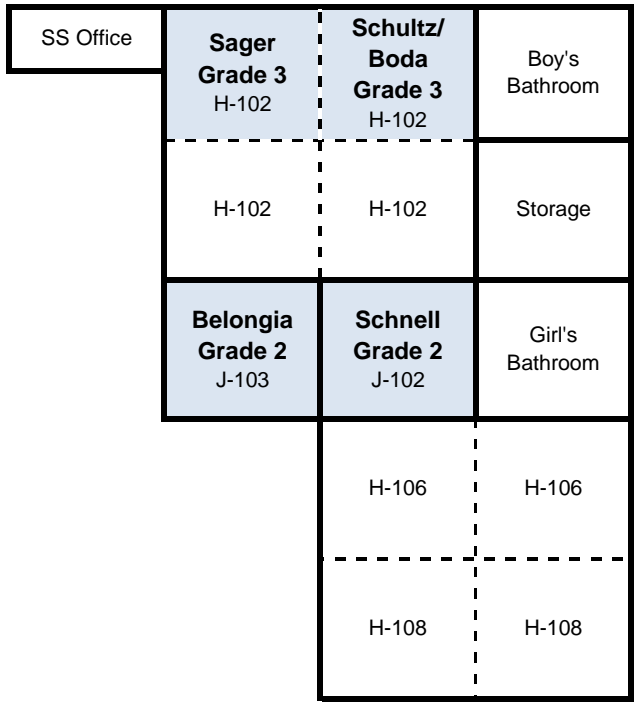

Sunday School/Bible Study Classroom Map 2011-2012

Hanser Hall

Young Couples Bible Study Confer. Room

Fellowship Hall & Classrooms

Johnson Hall - Upstairs

Johnson Hall - Downstairs