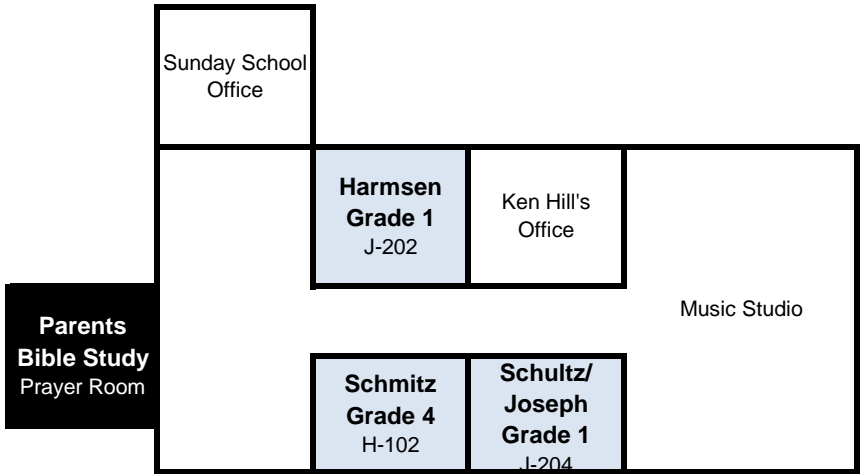

Sunday School/Bible Study Classroom Map 2011-2012

Hanser Hall

Young Couples Bible Study Confer. Room

Fellowship Hall & Classrooms

Johnson Hall - Upstairs

Johnson Hall - Downstairs